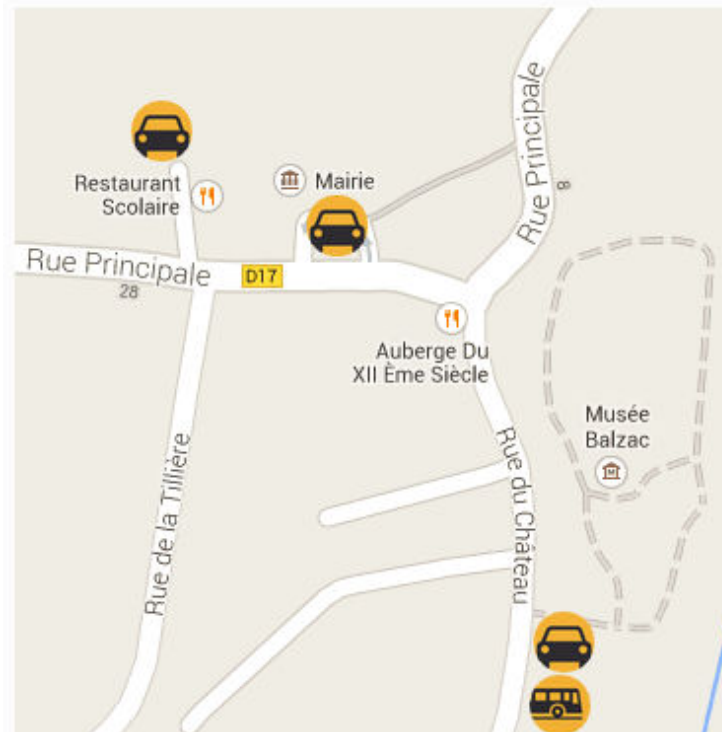

MUSÉE BALZAC

Château de Saché

4 rue du Château – 37190 Saché
02 47 26 86 50
museebalzac@departement-touraine.fr

GETTING HERE

10 minutes from Azay-le-Rideau (7 km)
25 minutes southwest of Tours (27 km)
From Tours, take the A85, exit no.9 Chinon then D751
towards Saché. Free parking for coaches and cars.
GPS coordinates: lat. 47.625 / long. 0.5433384