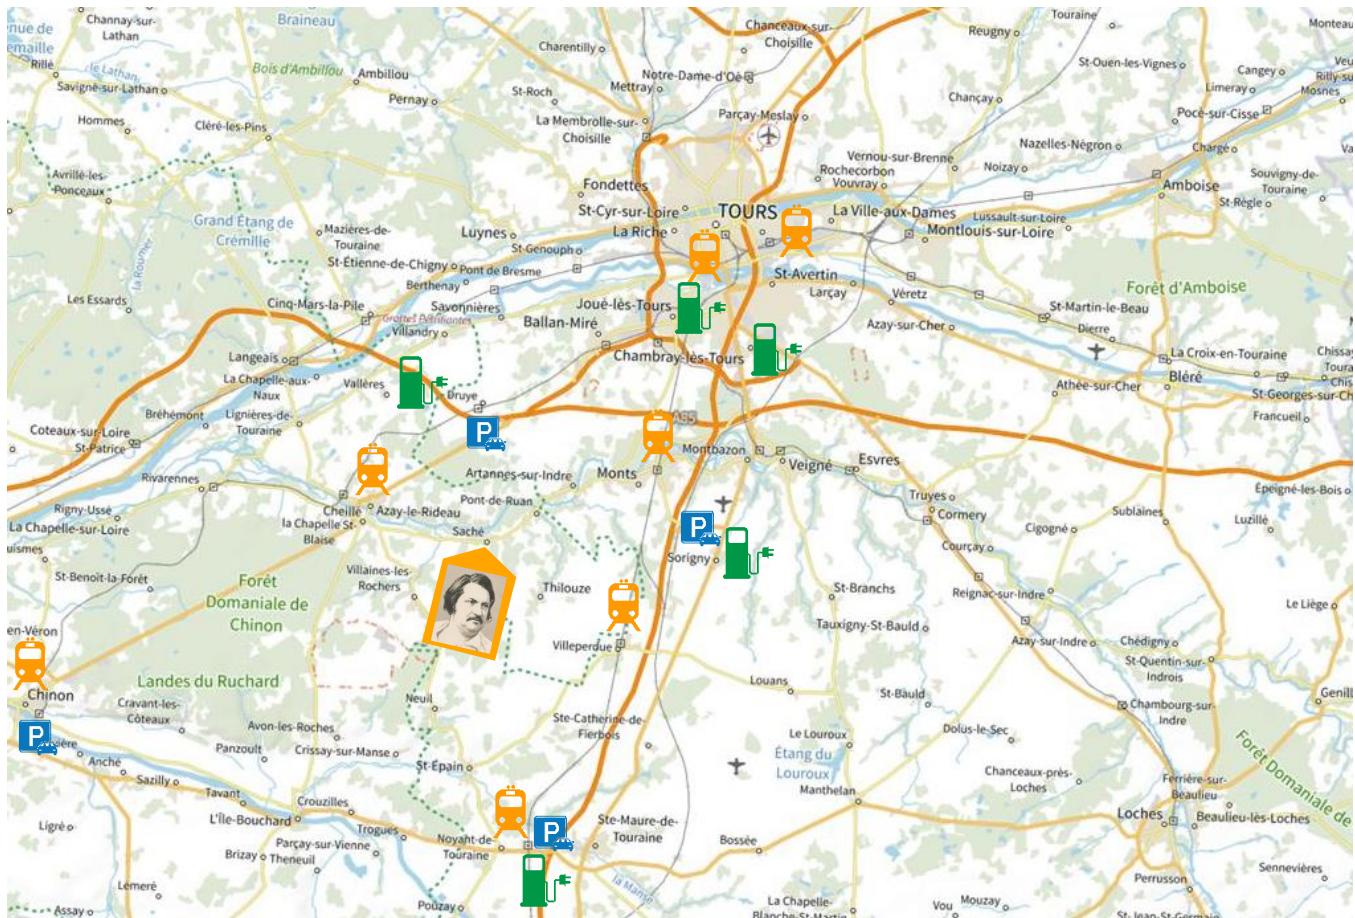

MUSÉE BALZAC

Château de Saché

4 rue du Château – 37190 Saché
02 47 26 86 50
museebalzac@departement-touraine.fr

GETTING HERE

10 minutes from Azay-le-Rideau (7 km)
25 minutes southwest of Tours (27 km)
From Tours, take the A85, exit no.9 Chinon then D751
towards Saché. Free parking for coaches and cars.
GPS coordinates: lat. 47.625 / long. 0.5433384